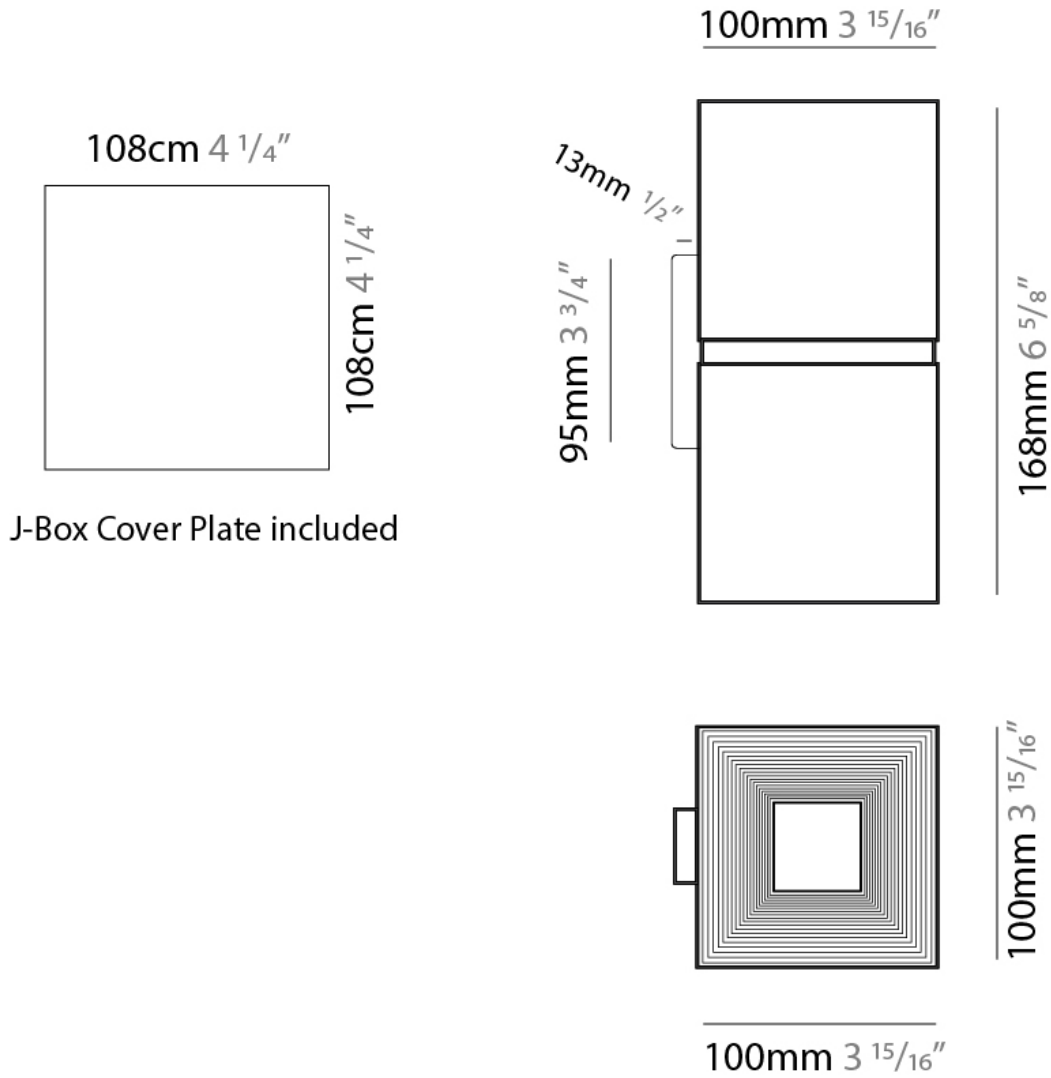

D43009-

PROJECT	_____
TYPE	_____
SPECIFIER	_____
QUANTITY	_____
DATE	_____