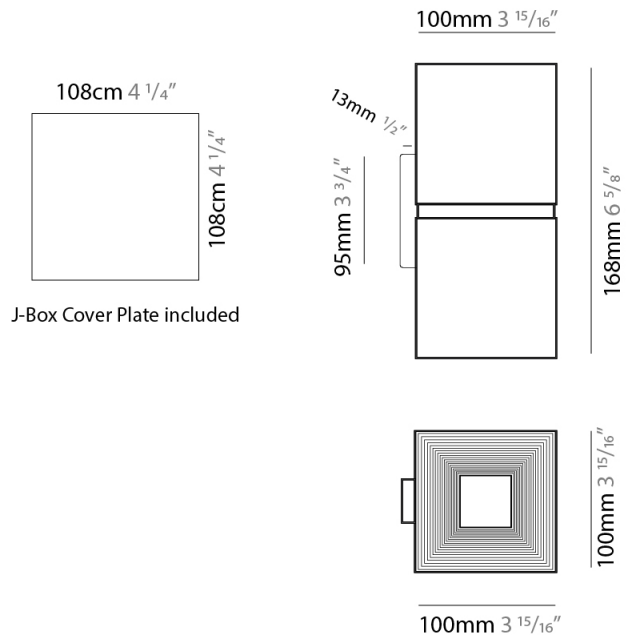

DARMA SURFACE

D43009-

base number   Finish
Options

PROJECT	_____
TYPE	_____
SPECIFIER	_____
QUANTITY	_____
DATE	_____

1. To build a product code in our configurator select the specify button on the base model # product page
2. To build a manual product code on this datasheet choose from the options listed below in blue font and add the suffix to the base model #

GENERAL

Series: Darma _____
Brand: Icone _____
Division: Design _____
Mounting Type: Surface _____
Mounting Location: Wall _____
Subcategory: Up/Down Light _____

PHYSICAL

Shape: Rectangle _____
Length (mm): 100 _____
Length (in): 3 ¹⁵/₁₆ _____
Height (mm): 168 _____
Depth (mm): 100 _____
Height (in): 6 ⁵/₈ _____
Depth (in): 3 ¹⁵/₁₆ _____
Light Distribution: Direct / Indirect _____
Fixture Finish: WHI / TWH / BWH _____
Fixture Material: Aluminum _____

ELECTRICAL

Lamp Type: LED _____
Total Output Wattage (W): 34 _____
Dimming: Electronic Low Voltage Dimming _____
Input Voltage (V): 120Vac Direct Line _____

LED

Color Temperature (°K): 3000 _____
Nominal Lumen (lm): 2700 _____
CRI: >90 CRI _____
Lamp Life (hrs): 50000 _____

OPTICAL

RATINGS AND CERTIFICATIONS

Certified By: Certified for North American Standards _____
IP rating: IP20 _____