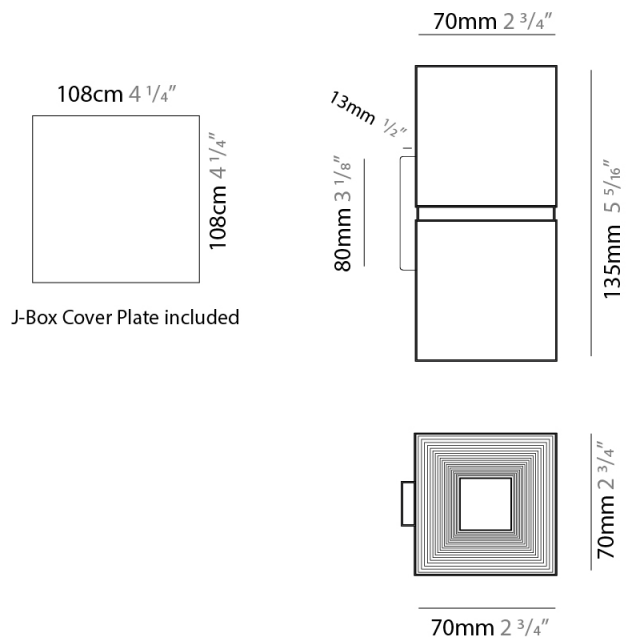

DARMA SURFACE

D43008-

base number   Finish
Options

PROJECT	_____
TYPE	_____
SPECIFIER	_____
QUANTITY	_____
DATE	_____

1. To build a product code in our configurator select the specify button on the base model # product page
2. To build a manual product code on this datasheet choose from the options listed below in blue font and add the suffix to the base model #

GENERAL

Series: Darma
Brand: Icone
Division: Design
Mounting Type: Surface
Mounting Location: Wall
Subcategory: Up/Down Light

PHYSICAL

Shape: Rectangle
Length (mm): 70
Length (in): 2 ³/₄
Width (mm): 70
Width (in): 2 ³/₄
Height (mm): 135
Depth (mm): 83
Height (in): 5 ⁵/₁₆
Depth (in): 3 ¹/₄
Light Distribution: Direct / Indirect
Fixture Finish: WHI / TWH / BWH
Fixture Material: Aluminum

ELECTRICAL

Lamp Type: LED
Total Output Wattage (W): 17
Dimming: Electronic Low Voltage Dimming
Input Voltage (V): 120Vac Direct Line

LED

Color Temperature (°K): 3000
Nominal Lumen (lm): 1400
CRI: >90 CRI
Lamp Life (hrs): 50000

OPTICAL

RATINGS AND CERTIFICATIONS

Certified By: Certified for North American Standards
IP rating: IP20